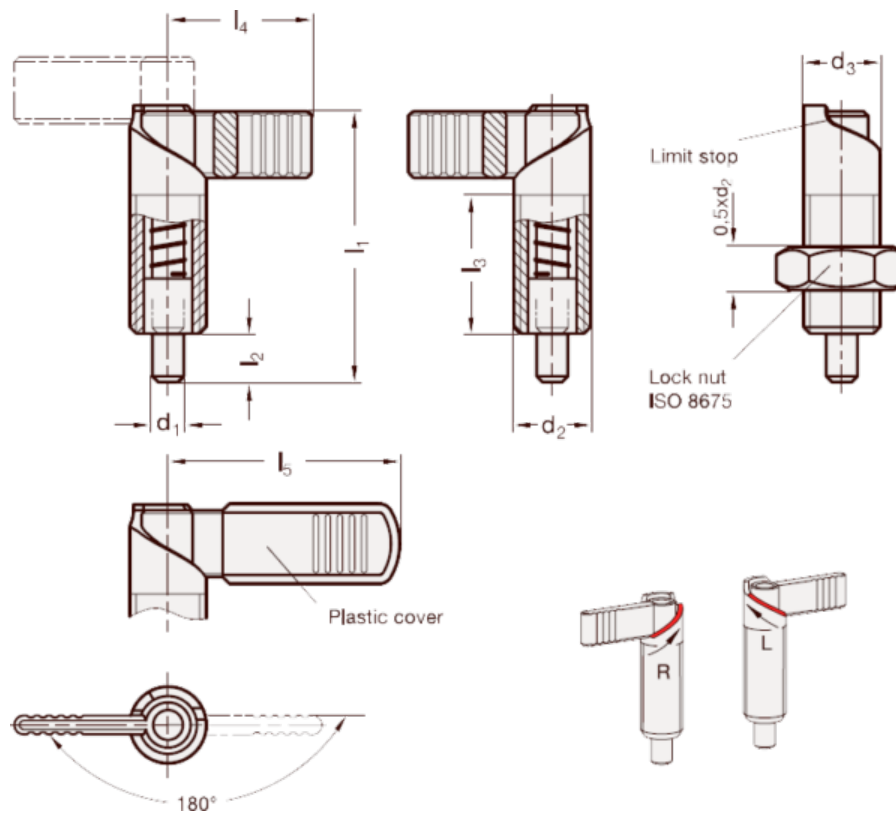

Data Sheet

Article number: 207218M1615LBK

Description:

E+G indexing plungers

Note:

GN 721-8-M16x1,5-LBK

Measures

d1 = 8

d2 = M16x1.5

d3 = 16

l1 = 56

l2 = 10

l3 = 30

l4 = 32

l5 = 42

Weight in (g) = 84